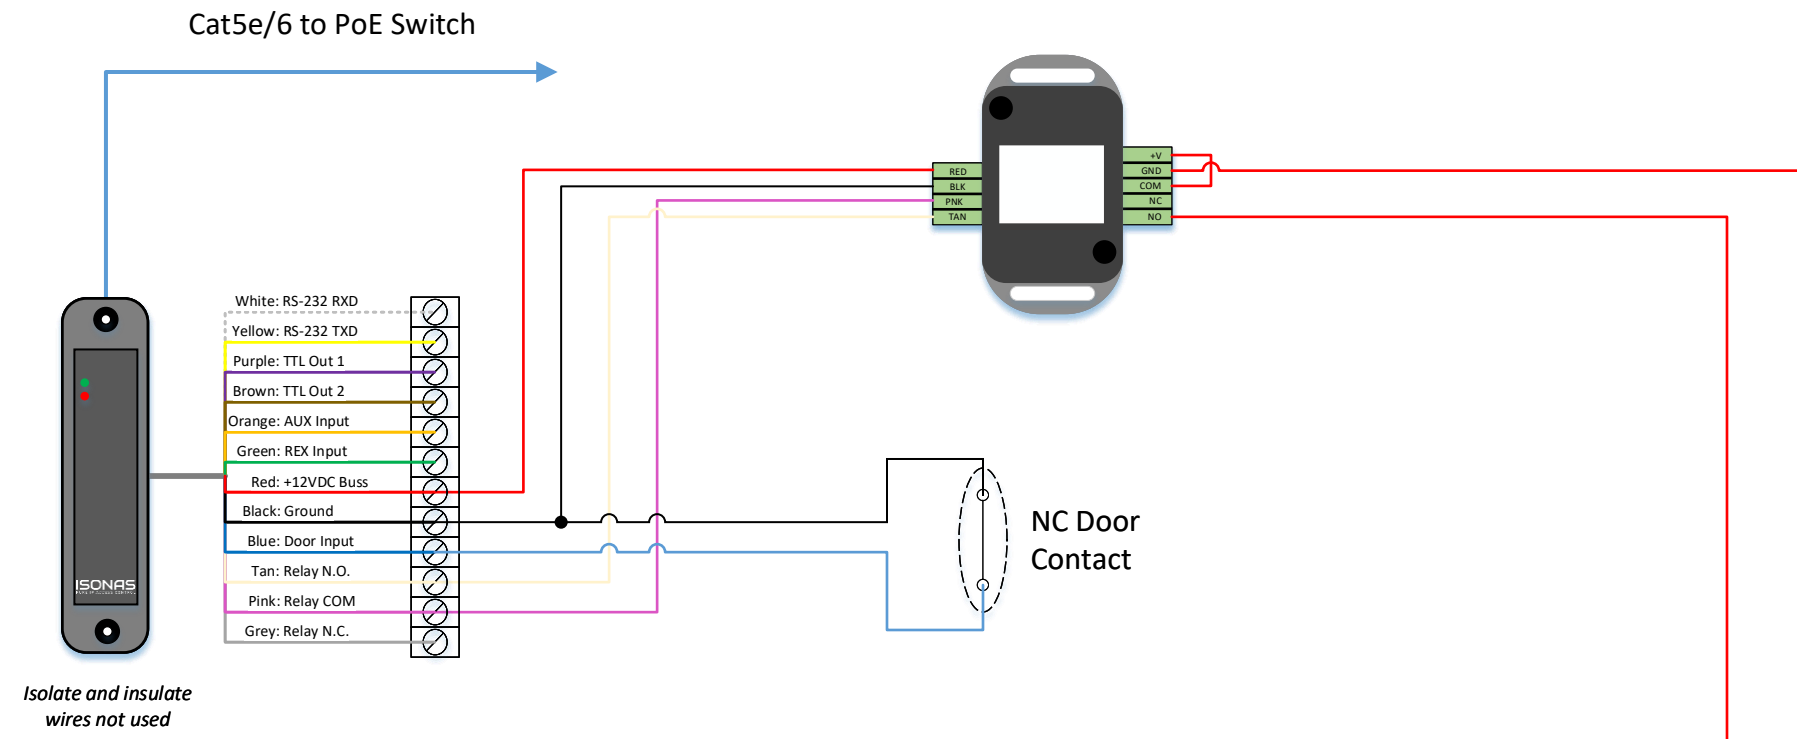

Manager Reader

Important

- Both credentials must be presented close to the same time. When either reader latch time expires the door will no longer be unlatched
- This is an analog solution for dual authentication that will NOT have any capability to be controlled in pure access.
- Bio metric credentials will need to be enrolled by presentation for each user.

Biometric reader

**IPB.RC-
03.PoE.Strike.DSM.DualAuthorization
AnalogSolution (NightHawk)**

Dwg No:	Sheet 1	of 1
Date: 5-22-18	Drawn By: David Tamarchenko	Version: 1.00.00

ISONAS
PURE IP ACCESS CONTROL
4750 Walnut Street Suite 110
Boulder, CO 80301
www.isonas.com