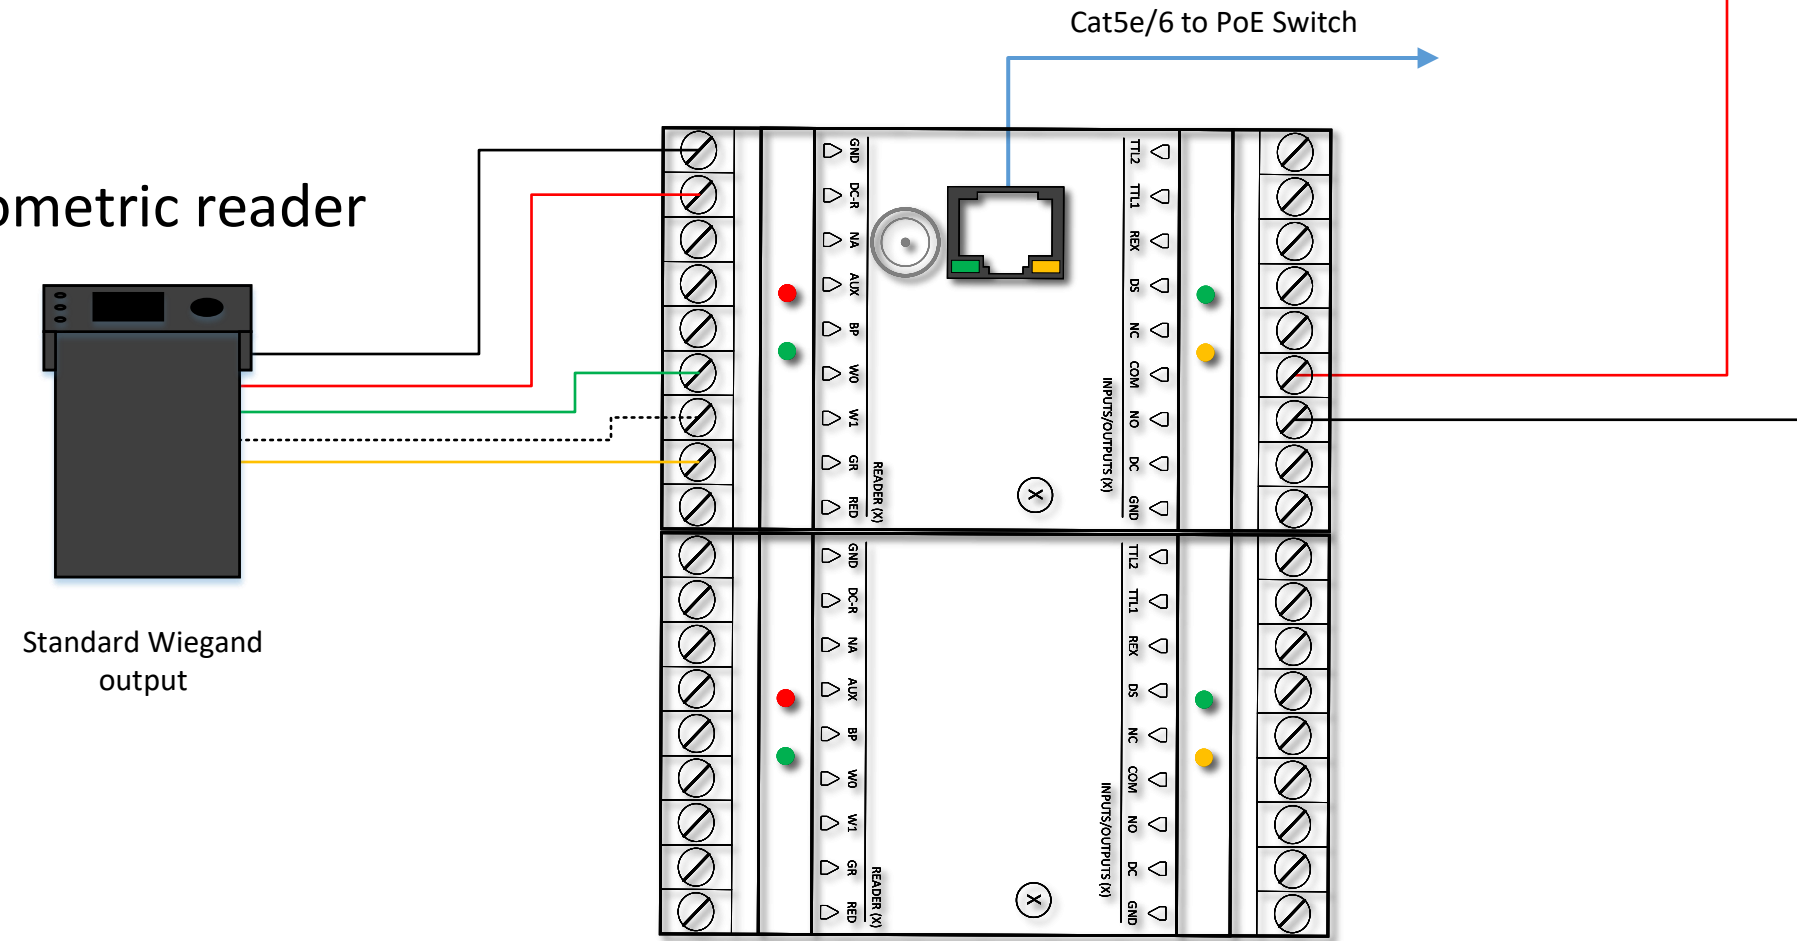

Manager Reader

Important

- Both credentials must be presented close to the same time. When either reader latch time expires the door will no longer be unlatched
- This is an analog solution for dual authentication that will NOT have any capability to be controlled in pure access.
- Bio metric credentials will need to be enrolled by presentation for each user.

Biometric reader

**IPB.RC-
03.PoE.Strike.DSM.DualAuthorization
AnalogSolution (NightHawk)**

Dwg No:	Sheet 1	of 1
Date: 5-22-18	Drawn By: David Tamarchenko	Version: 1.00.00

ISONAS
PURE IP ACCESS CONTROL
4750 Walnut Street Suite 110
Boulder, CO 80301
www.isonas.com